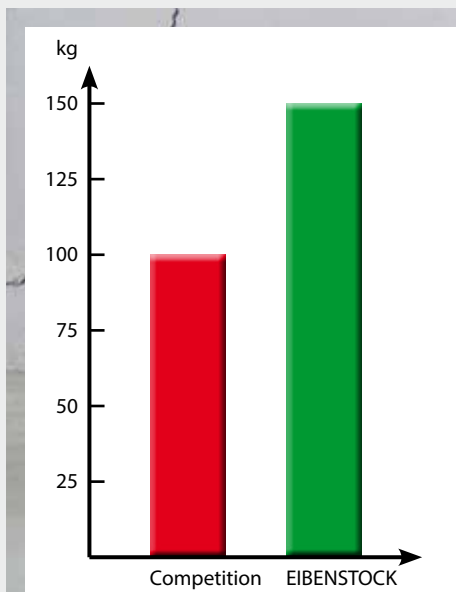

Effective working especially in wet-on-wet cycle: