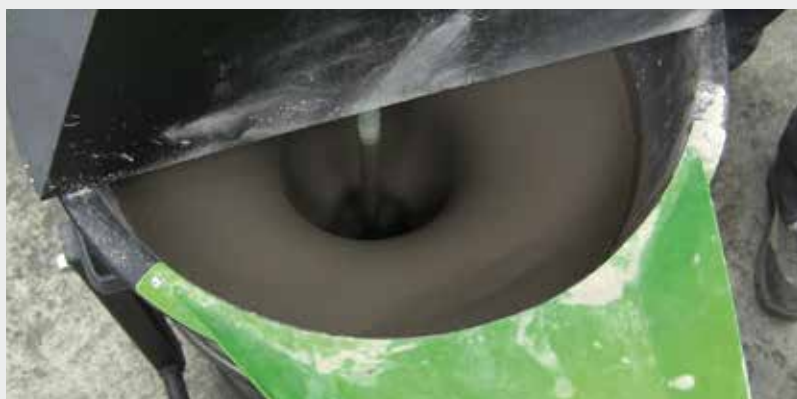

Optimal mixing results: