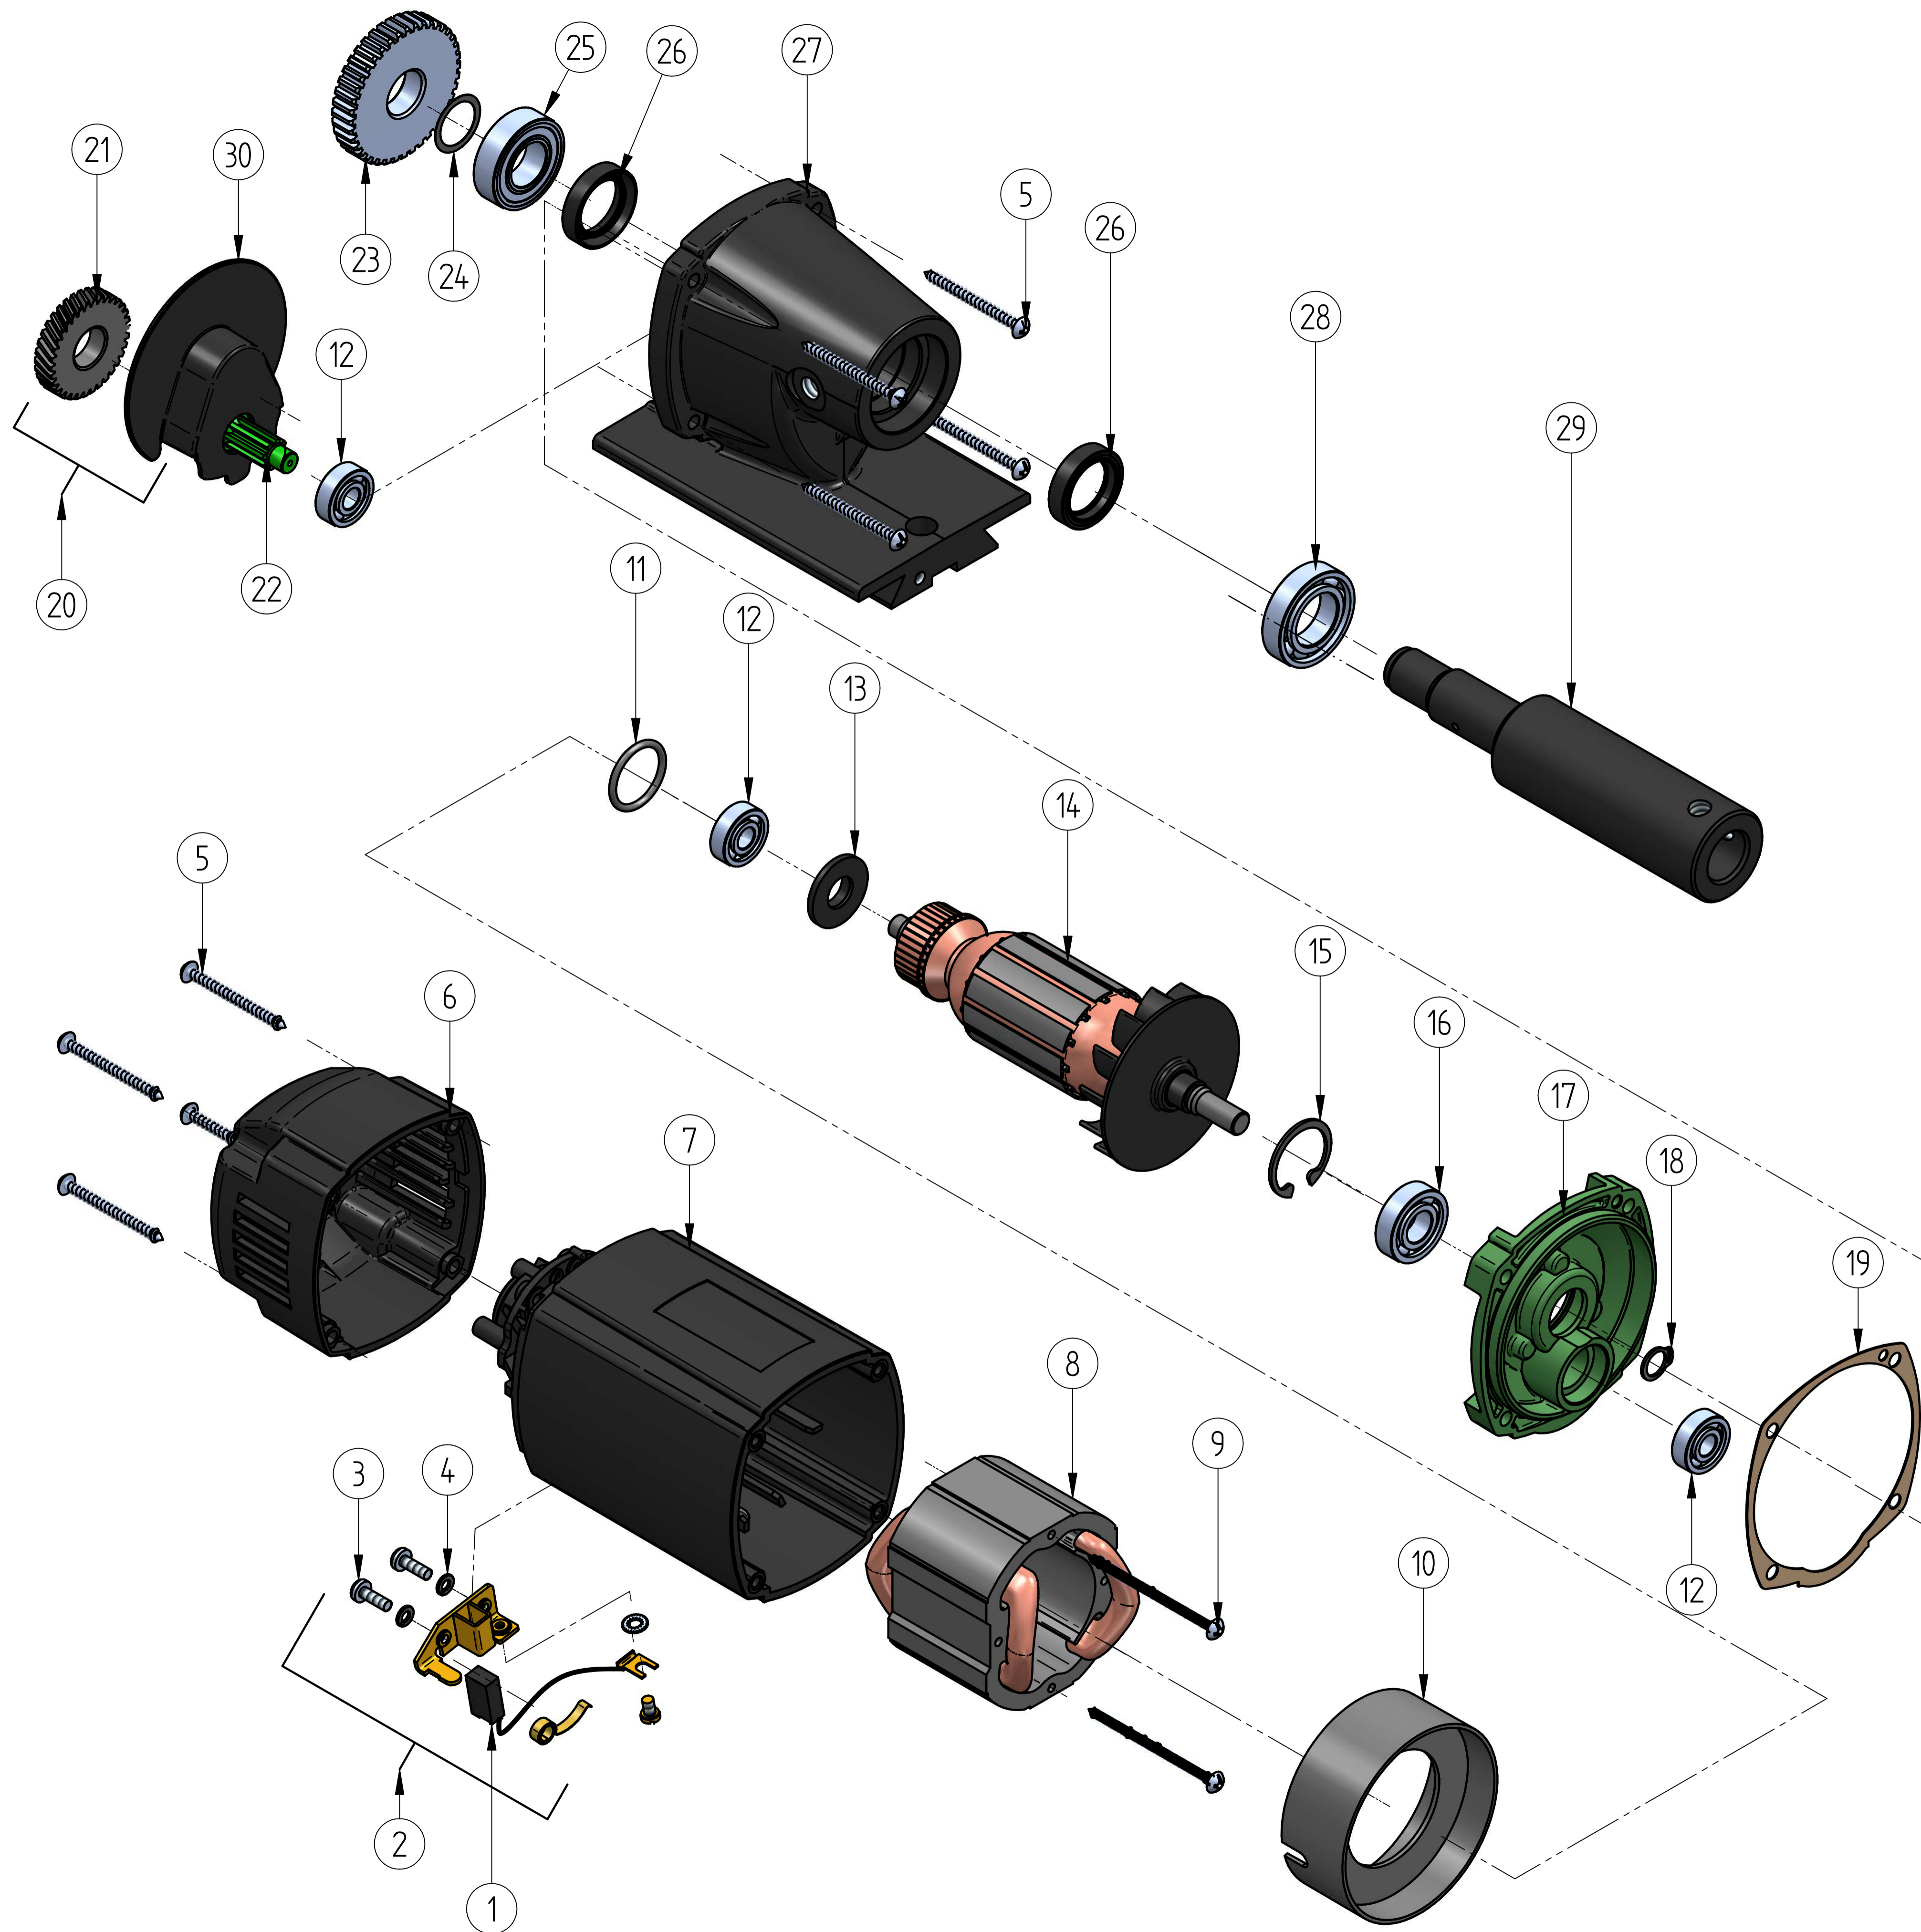

DRIVE UNIT KBM38X 539921

Sr.no.	PART NAME	PART no.	QTY
1	Carbon Brush SA	0580700013	2
2	Brush Holder SA	209902	2
3	CH Screw M4x12	161710100	4
4	Wave washer M4 type B	421704	4
5	Phillip head self tap screw 4.8x45	201716	8
6	Back cover	200403	1
7	Field Case	200401	1
8	Field SA	77117150	1
9	Phillip head self tap screw 3.9x60	201703	2
10	Baffle	200402	1
11	O ring	200303	1
12	Ball Bearing 608	110902101	3
13	Dust washer	200404	1
14	Armature SA	77117100	1
15	Circlip 28mm x 1.2 B TYPE	201704	1
16	Ball Bearing 6001 2Z	190901	1
17	GC Cover Green colour	380108	1
18	Circlip 10mm x 1 A TYPE	111713100	1
19	Gasket	380301	1
20	Inter shaft SA	389903	1
21	Inter Gear (7731N470)		1
22	Inter Shaft (380201)		1
23	Spindle Gear	74010430	1
24	Washer	311707	1
25	Ball Bearing 6003 2RS	190905	1
26	Oil Seal	210302	2
27	Gear case (Black)	530117	1
28	Ball Bearing 6904 2RS	200903	1
29	Spindle SA	539920	1
30	Grease barrier	540423	1

PART NO.

531424

REV:

1

★ PARTS NOT SHOWN IN FIG.