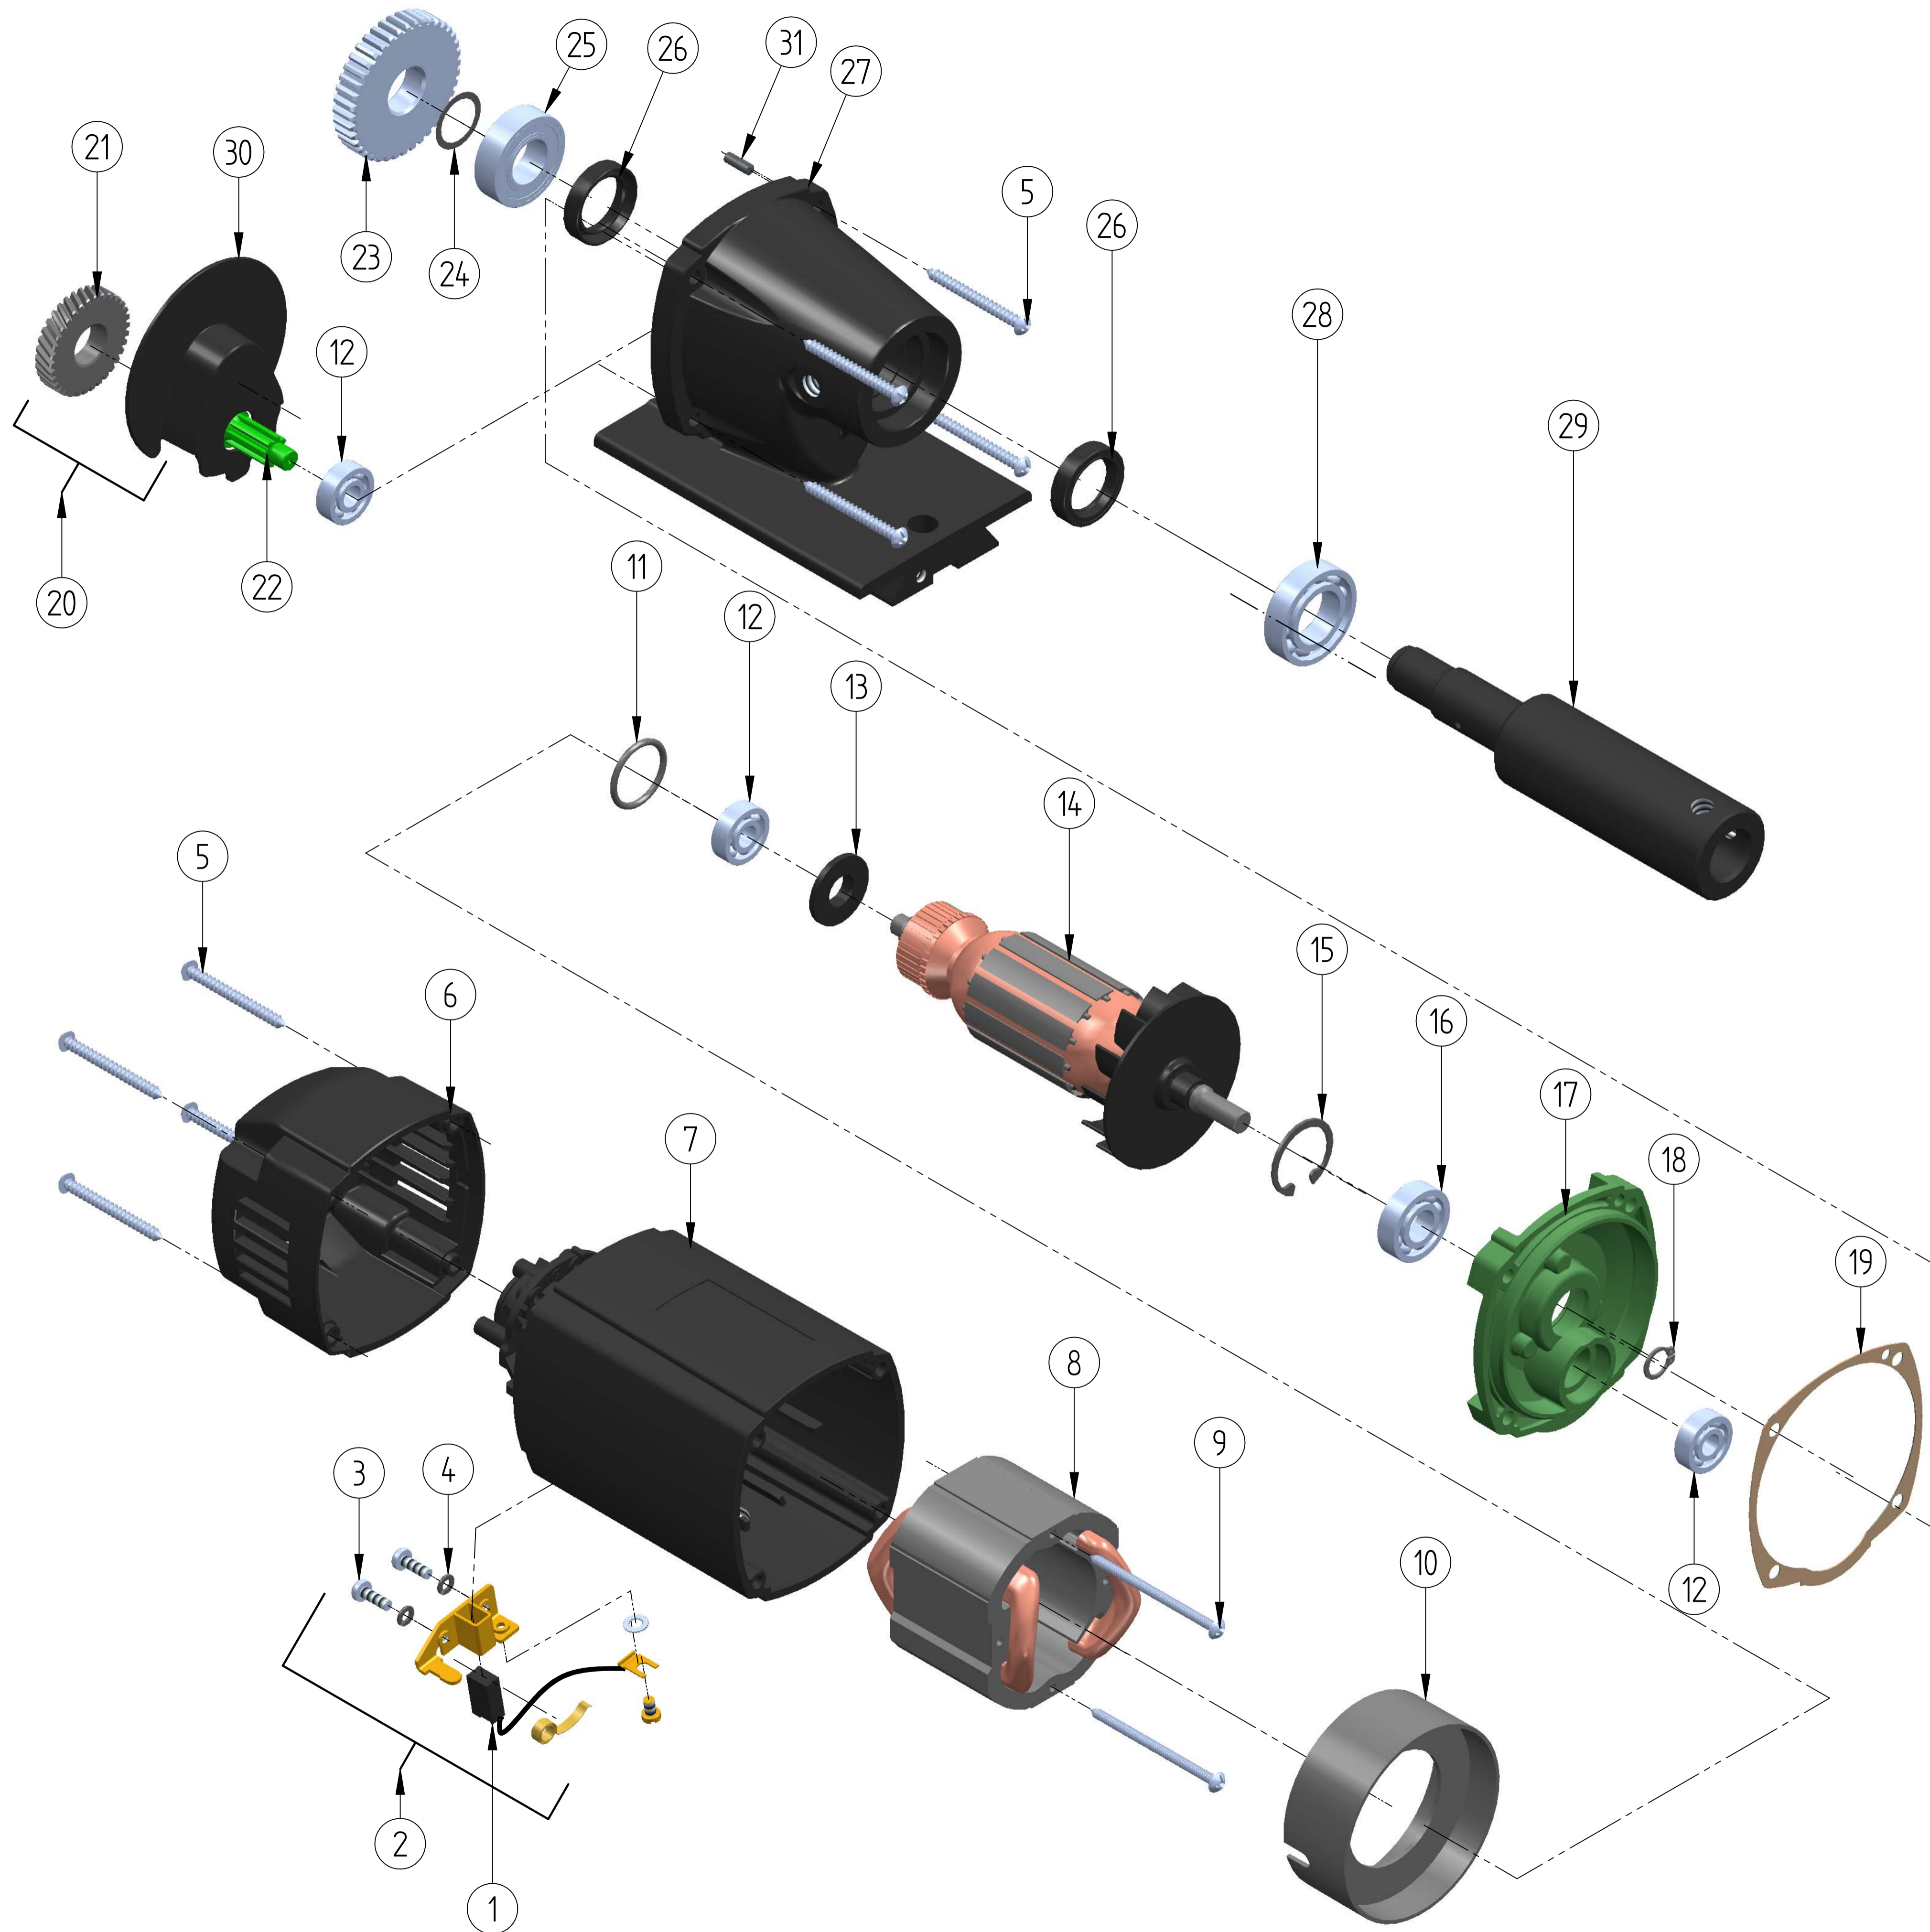

DRIVE UNIT KBM38X - 539921

Sr.no.	PART NAME	PART no.	QTY
1	Auto Carbon Brush Pair	209942	1
2	Brush Holder SA	209902	2
3	CH Screw M4x12	161710100	4
4	Wave washer M4 type B	421704	4
5	Phillip head self tap screw 4.8x45	201716	8
6	Back cover	200403	1
7	Field Case	200401	1
8	Field SA	77117150	1
9	Phillip head self tap screw 3.9x60	201703	2
10	Baffle	200402	1
11	O ring	200303	1
12	Ball Bearing 608	110902101	3
13	Dust washer	200404	1
14	Armature SA	77117100	1
15	Circlip 28mm x 1.2 B TYPE	201704	1
16	Ball Bearing 6001 2Z	190901	1
17	GC Cover Green colour	380108	1
18	Circlip 10mm x 1 A TYPE	111713100	1
19	Gasket	380301	1
20	Inter shaft SA	389903	1
21	Inter Gear (7731N470)		1
22	Inter Shaft (380201)		1
23	Spindle Gear	74010430	1
24	Washer	311707	1
25	Ball Bearing 6003 2RS	190905	1
26	Oil Seal	210302	2
27	Gear case (Black)	530117	1
28	Ball Bearing 6904 2RS	200903	1
29	Spindle SA	539920	1
30	Grease barrier	540423	1
31	Dowel 4 x 12	211723	1

PART NO.	REV:
531424	3

★ PARTS NOT SHOWN IN FIG.